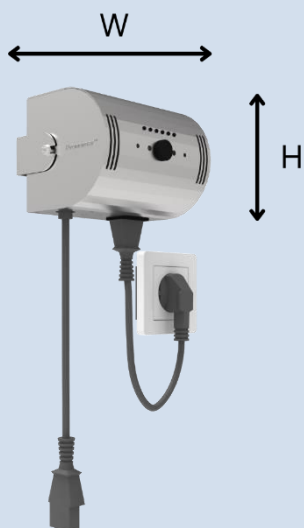

DIGITAL TIMER

Page | 1

Article number: PX1010-TW/TR

Description: 10h digital timer with push button, heavy duty
+ for wall-mounting or fixed to the mobile/freestanding rack
+ cable length 2m

Dimensions: W 12,5 x D 10 x H 9,1 cm