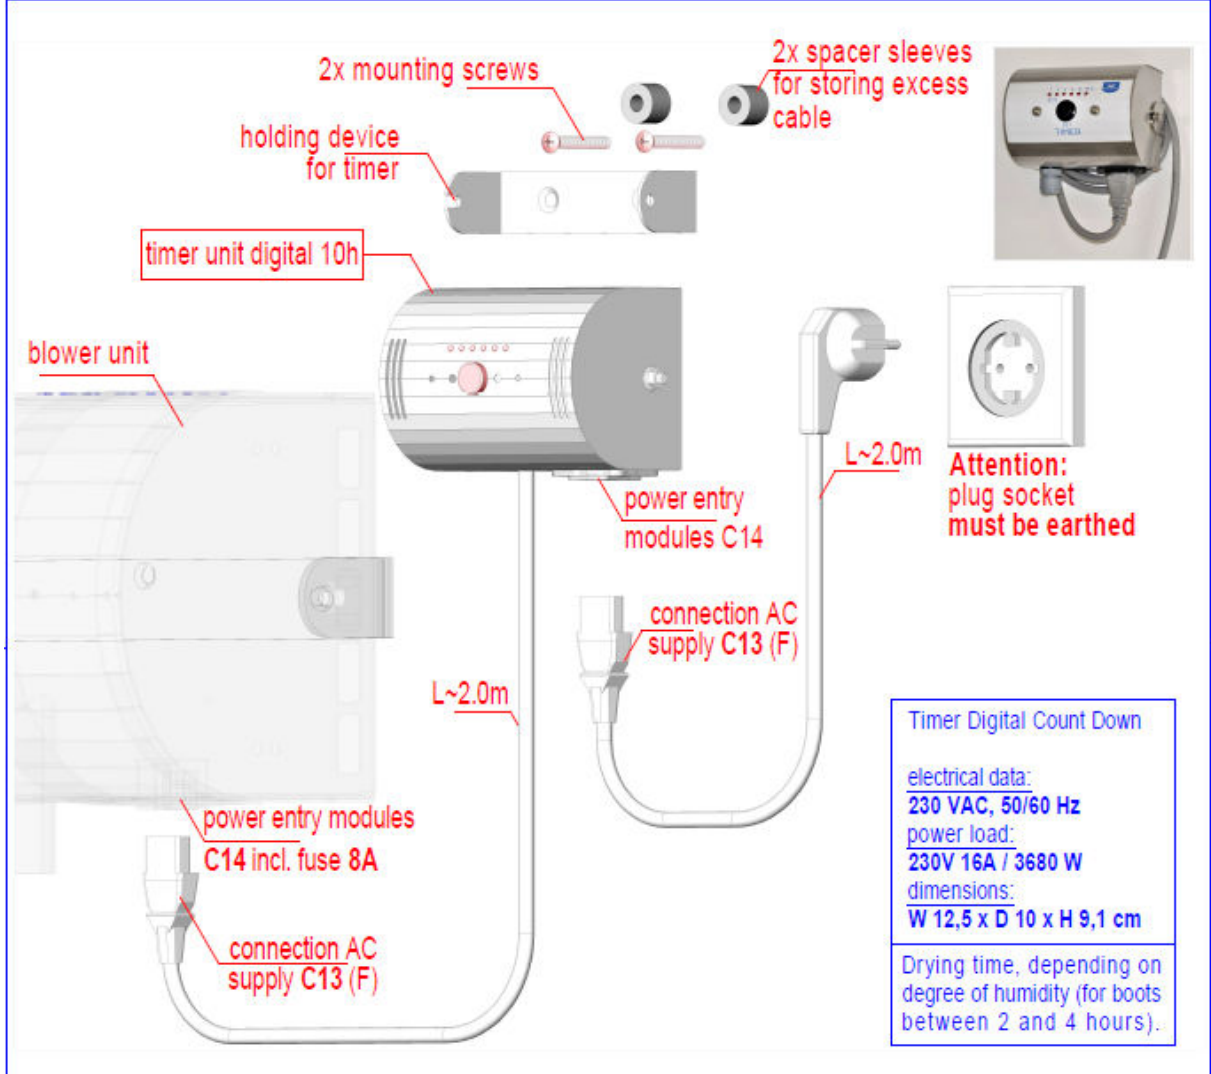

Installation Instructions for TIMER PX1010-TW v221